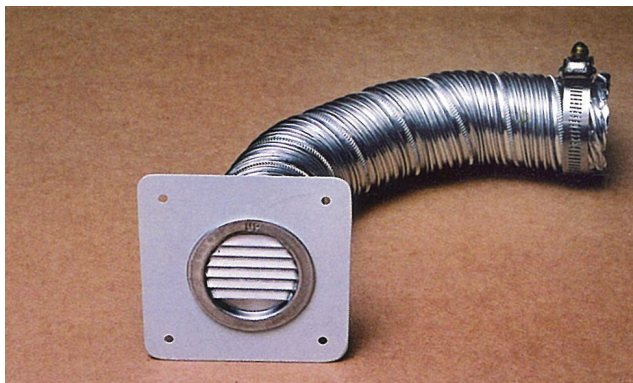

Couplers

4VFT-C or 4CP-316	4" Dripless connector, hose clamp secured	\$101.81
4DFS-FC	4" Dripless connector, screw secured	\$25.46

Tees – Short Body

4VFT-PVTS	4" Tee x 3" inlet for fireplace inserts, hose clamp secured	\$128.68
S399131	same as 4VFT-PVTS same as 4VFT-3B	
4VFT-PV	Same as above except 3" inlet is longer & uses screws	\$220.59
4DFS-T	4" x 4" standard tee	\$95.02

ITEMS FOR DURAVENT PELLETVENT PRO PIPE

NEW - Quick Release Adapter – For PVP Pipe

Hose clamp attachment directly to appliance for easy removal for maintenance

4PVP-ADS	For 4" PelletVent Pro pipe	\$57.32
3PVP-ADS	For 3" PelletVent Pro pipe	\$50.15

New – Combustion Air Wall Thimble – Adjustable Height

For bringing in outside through one hole with the vent pipe

3CAS-WTPK	For 3" PelletVent Pro pipe	\$308.66
4CAS-WTPK	For 4" PelletVent Pro pipe	\$293.03
3CAS-70A	Telescoping wall channel for both 3' & 4"	\$129.96