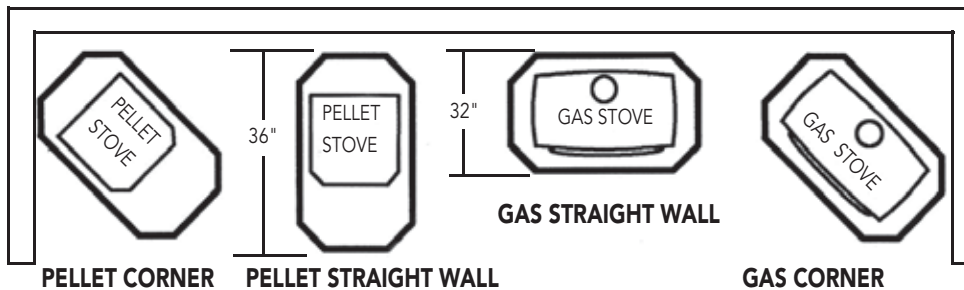

A.J. HEARTH STOVE BOARDS

AJ-ARS Arcadia Shores (two variations per set)

AJ HEATH

Acardia Shores Hearth Pad with Riser shown

AJ-BRN Brownstone

AJ-SMK Smoke

UNI-PAD is a high-quality, attractive hearth pad. The cut corner design can be used for many installations. It is sized for gas and pellet stoves. The frame is medium finish oak. Tiles used for it are 1/4" thick and neatly cemented in place with a matching grout. There is an optional wood riser that is 3.5" high and is finished in medium oak.

HEARTH PADS

Part #	Description	Retail
AJ-BRN	Brownstone	\$199.00
AJ-SMK	Smoke	\$199.00
AJ-TBG	Tosca Beige	\$199.00
AJ-ARS	Arcadia Shores	\$199.00

HEARTH EXTENSION

Part #	Description	Retail
AJ-PVGS	Grey Slate, 19" x 49"	\$169.00