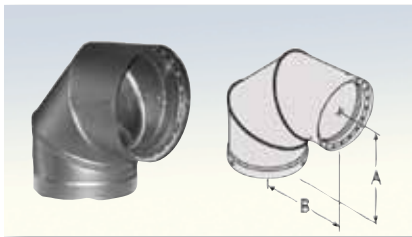

DuraVent
8690
DVL Double-Wall
Black 90° Elbow