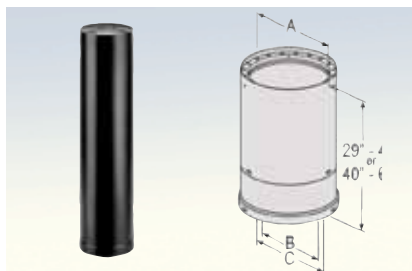

DuraVent
8646
29" — 48"
Telescoping
Length Damper

GRAY METAL

24 GAUGE BLACK MATTE PIPE

Superior-quality cold-roll steel finished in silicone acrylic black paint. Black matte pre-painted finish is tough and long-lasting. It resists scratching much better than regular painted surfaces. Will not flake or crack even if dented—will not blister or peel like sprayed paint. Size is embossed on each piece.

6" PIPE

Part #	Description	Minimum Quantity	Retail per piece
GM-6-24-600A	6" x 12" Length	Case (12 PCS.)	$9.75
GM-6-24-600	6" x 24" Length	Case (12 PCS.)	$16.00
GM-6-24-600B	6" x 36" Length	Case (10 PCS.)	$33.50
GM-6-604	6" Assembled Tee	1 PC.	$49.00
GM-6-24-602	6" 90° Adjustable Elbow	Case (12 PCS.)	$15.50
GM-6-24-603	6" 45° Adjustable Elbow	(4 PCS.)	$27.50
GM-6-607LE	6" Slip Connector	Case (12 PCS.)	$21.00
GM-6-616	6" Drawband	1 PC.	$22.75
GM-8x6-611	6"-8" Increaser/Reducer	1 PC.	$26.00
GM-6x6-610	6" Oval to Round	1 PC.	$29.50
GM-6-CID	6" Damper	1 PC.	$8.50
GM-6-605	6" Trim Collar	1 PC.	$9.50
GM-FSTOP-BK	6" Flue Stop	1 PC.	$11.00
GM-6-603LE	6" End Cap	1 PC.	$18.00

8" PIPE

GM-8-24-600A	8" x 12" Length	Case (12 PCS.)	$13.00
GM-8-24-600	8" x 24" Length	Case (12 PCS.)	$20.75
GM-8-24-603	8" 45° Adjustable Elbow	Case (4 PCS.)	$31.75
GM-8-24-602	8" 90° Adjustable Elbow	Case (4 PCS.)	$19.75
GM-8-607LE	8" Slip Connector	(10 PCS.)	$21.50
GM-8-24607LE	8' 8" Slip Connector	(10 PCS)	$18.75