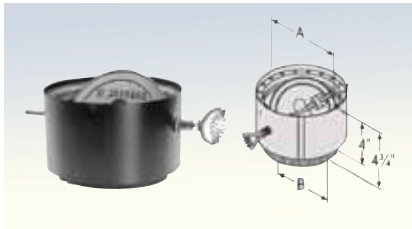

DuraVent DOUBLE WALL & GRAY METAL STOVE PIPE

DuraVent

DVL DOUBLE WALL BLACK PIPE

6" Close Clearance Pipe

Part #	Old Part #	Description	Retail
6DVL-ADT	8675	DVL/DuraBlack Chimney Adapter/with trim	$58.20
6DVL-ADC	8678	DVL/DuraBlack Chimney Adapter	$31.75
6DVL-06	8606	6" Double-Wall Black Pipe	$51.89
6DVL-12	8612	12" Double-Wall Black Pipe	$55.46
6DVL-18	8618	18" Double-Wall Black Pipe	$65.93
6DVL-24	8624	24" Double-Wall Black Pipe	$91.34
6DVL-48	8648	48" Double-Wall Black Pipe	$140.43
6DVL-6ADJ	8685	6" Double-Wall Adjustable Black Pipe	$56.39
6DVL-12ADJ	8687	12" Double-Wall Adjustable Black Pipe	$68.87
6DVL-46TA	8646	Telescoping Length 29" - 46"	$166.40
6DVL-68TA	8647	Telescoping Length 40" - 68"	$220.78
6DVL-E45	8645	45° Double-Wall Black Elbow	$72.32
6DVL-E90	8690	90° Double-Wall Black Elbow	$108.35
5DVL-X6	8667	Increaser 5" - 6"	$85.81
6DVL-T	8655	Double-Wall Black Tee w/Clean-Out Cap	$93.63
6DVL-ADWD	8679	Adapter/Damper Section	$67.12
6DVL-AD	8680	Adapter Section No Damper	$49.08
6DVL-ORAD	8670	Oval-to-Round Adapter	$116.61
6DLR-MTSC	4643	Masonry Thimble w/ Slip Connector	$105.04

DuraVent
8679
Adapter/Damper